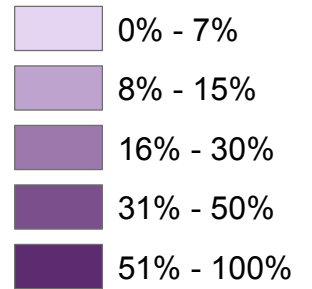

# First Book Literacy Programs In Mecklenburg County

Percent of Children Under Age 5 in Poverty

Program Facility Locations