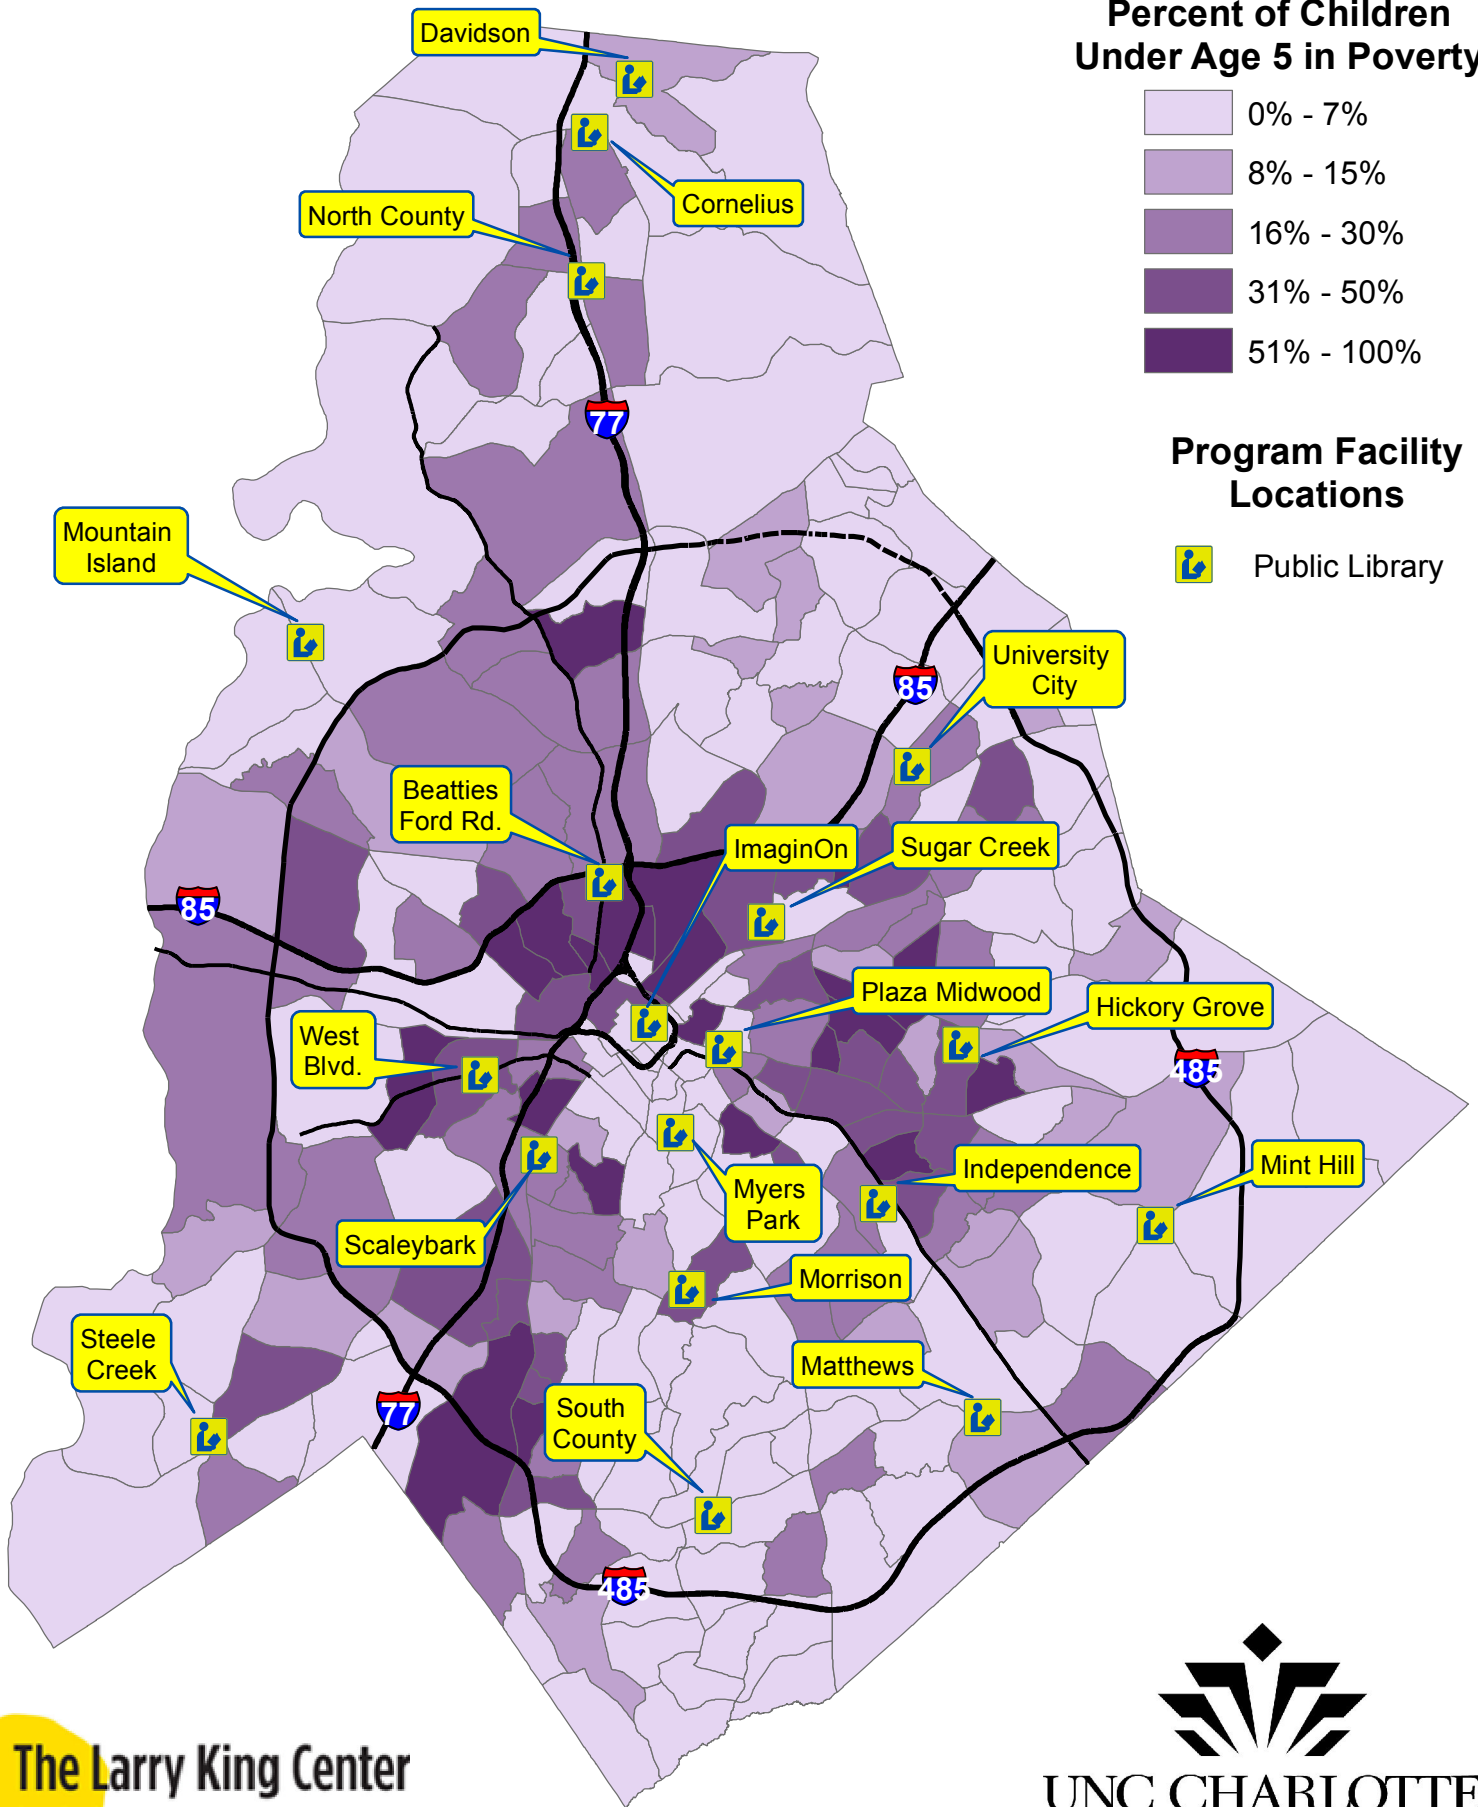

# Early Childhood Literacy Programs In Mecklenburg County

Percent of Children Under Age 5 in Poverty

Program Facility Locations

**The Larry King Center**  
for Building Children's Futures

Data Sources: 2006-2010 ACS 5-Year Estimates, Council for Children's Rights