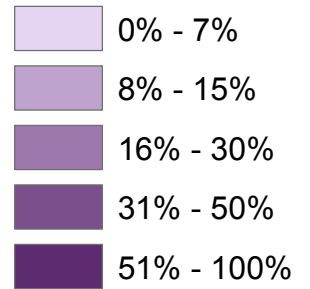

# Early Childhood Literacy Programs In Mecklenburg County

Percent of Children Under Age 5 in Poverty

Program Facility Locations

**The Larry King Center**  
for Building Children's Futures

Data Sources: 2006-2010 ACS 5-Year Estimates, Council for Children's Rights