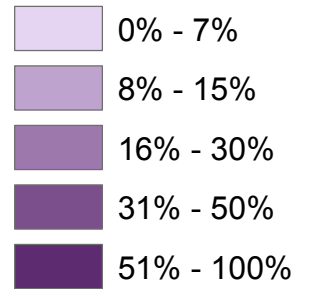

Early Childhood Literacy Programs In Mecklenburg County

Percent of Children Under Age 5 in Poverty

Program Facility Locations