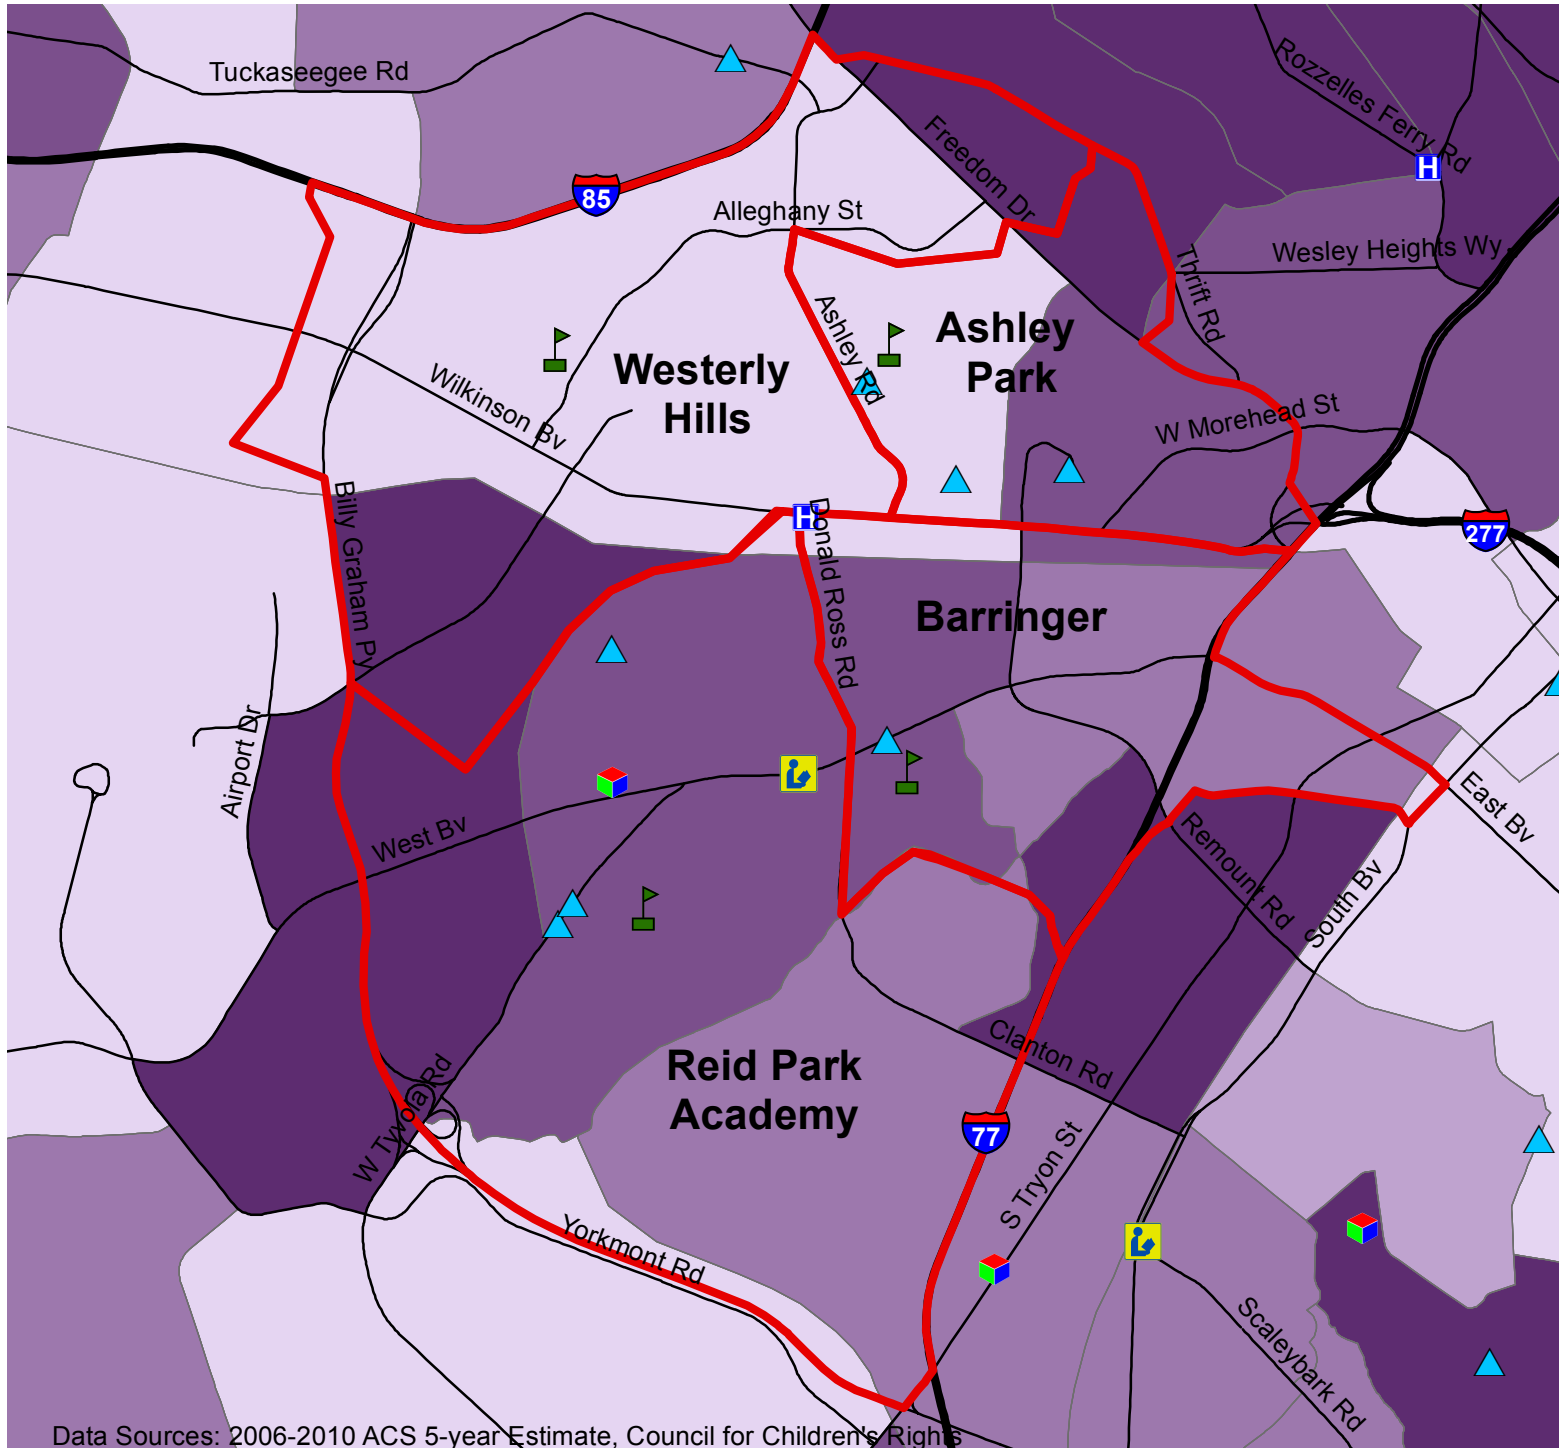

Early Childhood Literacy Programs Near West Blvd. and Freedom Dr.

Percent of Children Under Age 5 in Poverty

Program Facility Locations

- Library Outreach-Child Care Center
- Raising a Reader-Child Care Center
- Public Library
- Reach Out & Read - Pediatric Clinic

Schools

- Elementary Schools
- Attendance Boundary

UNC CHARLOTTE
Urban Institute

The Larry King Center
for Building Children's Futures