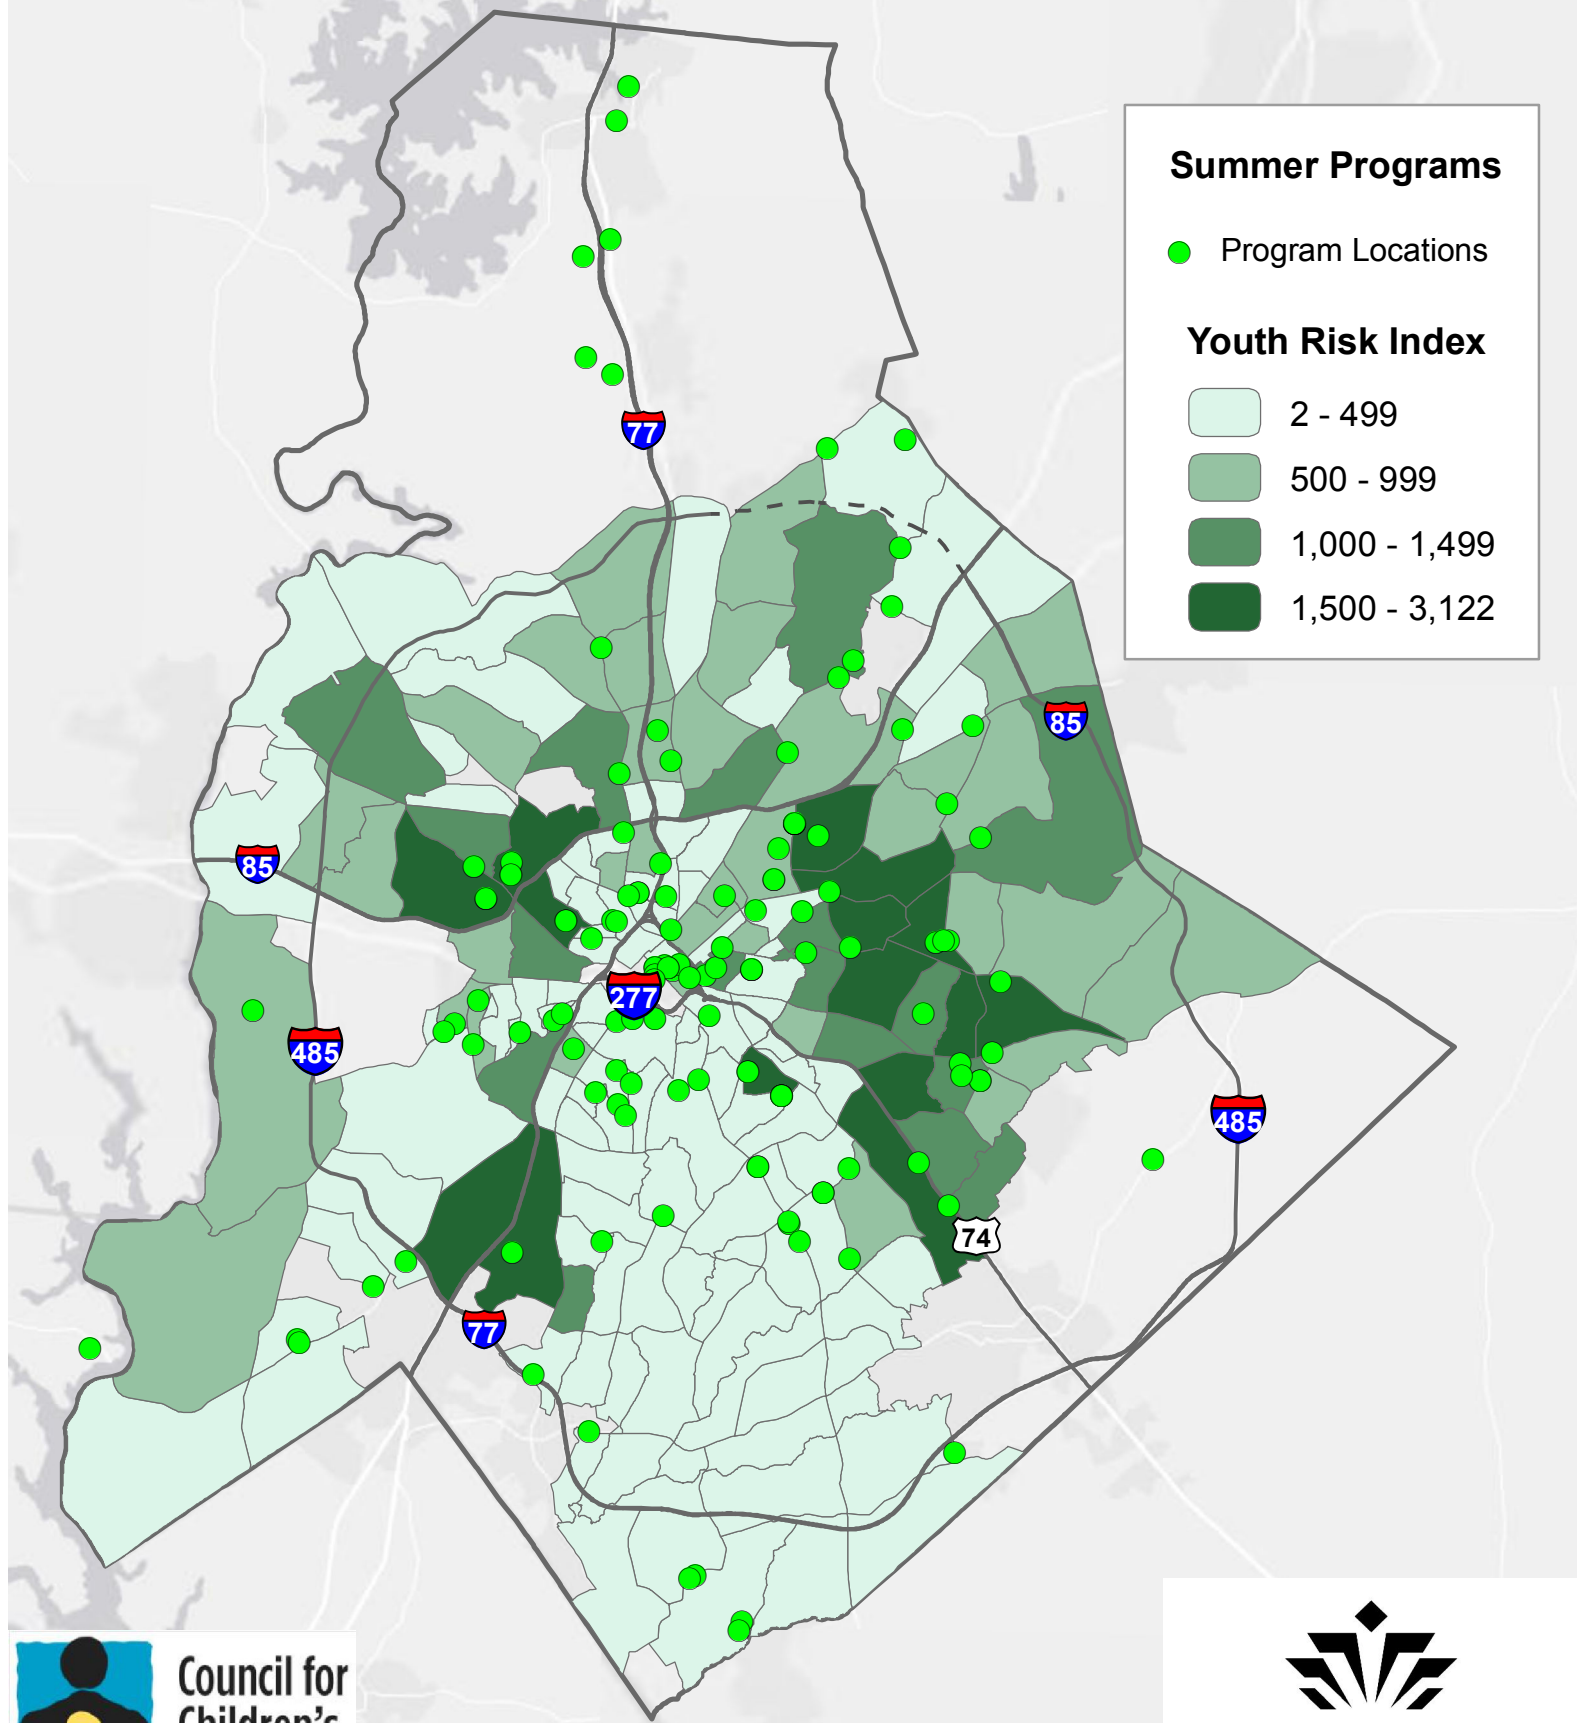

Out Of School Time Programs Summer Programs

Summer Programs

- Program Locations

Youth Risk Index

- 2 - 499
- 500 - 999
- 1,000 - 1,499
- 1,500 - 3,122

Council for
Children's
Rights

Sources: The Bridgespan Group 2011, City of Charlotte,
Charlotte Neighborhood Quality of Life Study 2010